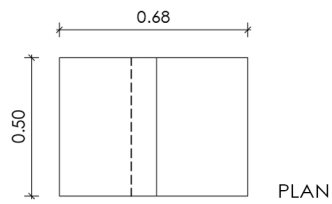

TECHNICAL DRAWING