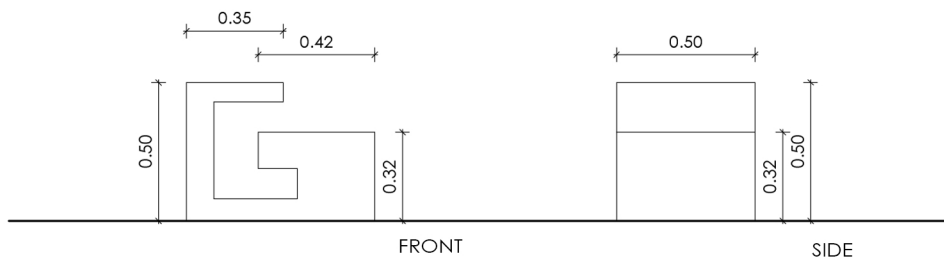

TECHNICAL DRAWING