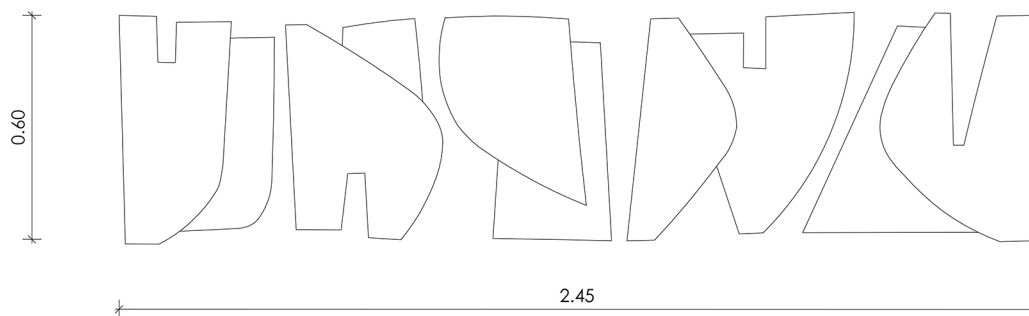

KYKLADES

Sculptural Wall Lamps

Synthesis of sculptural wall lamps with layered organic shaped panels in metal with powder coating.
Flexible LED strip light source on the back side of each layer.

SPECIFICATIONS

MATERIALS	DIMENSIONS	CUSTOMIZATION
As Pictured: Metal with white powder coating in satin finish LED strip light	W: 245cm / 96.45" D: 6cm / 2.36" H: 60cm / 23.62"	Available in custom size color and finish, upon request.

TECHNICAL DRAWING

PLAN

FRONT