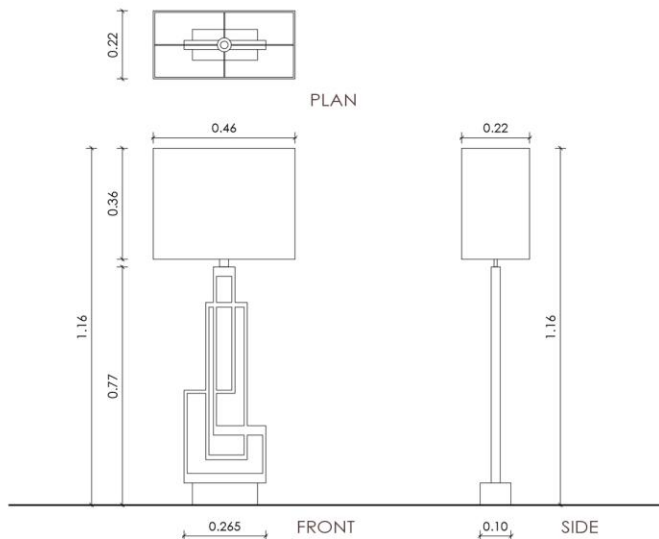

TECHNICAL DRAWING