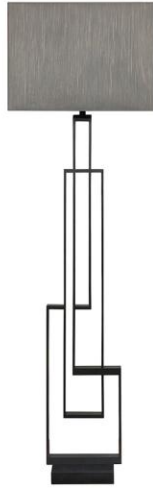

ILIOS Table Lamp

Handmade table lamp with geometric pattern in oxidized brass and base in solid marble.
The interlocking linear pattern is inspired by the Meander or Greek Key. Silk lampshade.

SPECIFICATIONS

MATERIALS

As Pictured:
Bronze in light oxidation
Dionyssos marble
Silk fabric

LIGHT SOURCE & VOLTAGE

1 x E27 LED light bulb 11.5W
220-240V Dimmable

DIMENSIONS

Base
W: 26.5cm / 10.43"
D: 10cm / 3.93"
H: 77cm / 30.31"
Lampshade
W: 46cm / 18.11"
D: 22cm / 8.66"
H: 36cm / 14.17"

CUSTOMIZATION

Available in custom size,
metal finish and type of marble,
upon request.
Lampshade available in custom size
and fabric, upon request.

TECHNICAL DRAWING

ILIOS Floor Lamp

Handmade floor lamp with geometric pattern in oxidized brass and base in solid marble.
The interlocking linear pattern is inspired by the Meander or Greek Key. Silk lampshade.

SPECIFICATIONS

MATERIALS

As Pictured:
Brass in dark oxidation
Thebes Marble
Silk fabric

LIGHT SOURCE & VOLTAGE

1 x E27 LED light bulb 11.5W
220-240V Dimmable

DIMENSIONS

Base
W: 27cm / 10.63"
D: 10cm / 3.93"
H: 120cm / 47.24"
Lampshade
W: 48cm / 18.90"
D: 25cm / 9.84"
H: 37cm / 14.56"