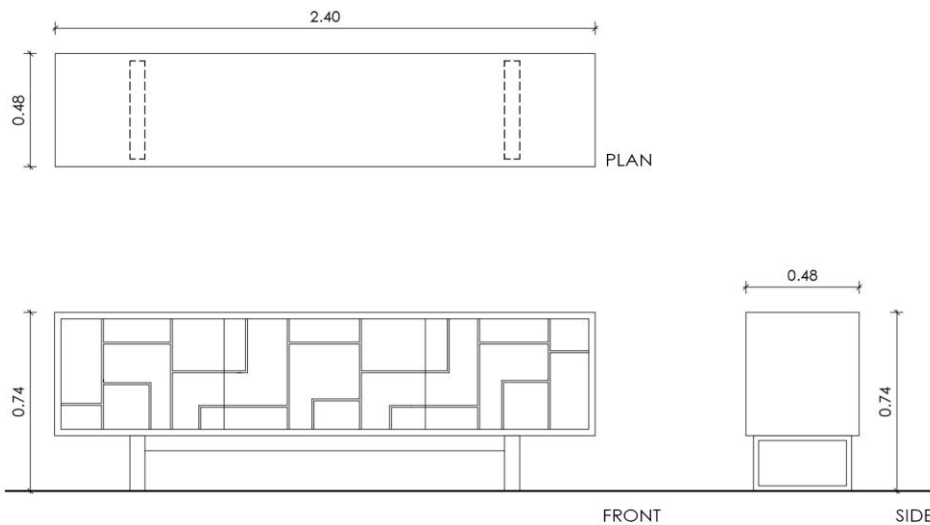

TECHNICAL DRAWING