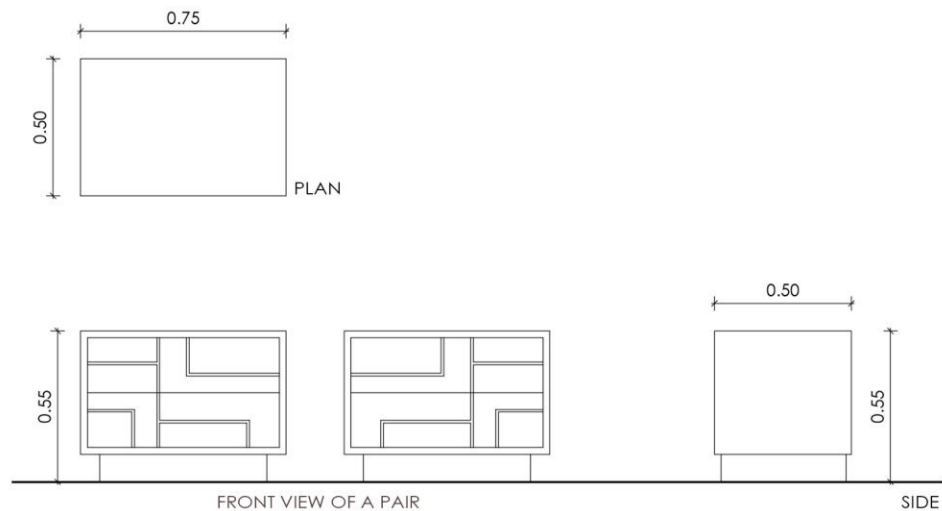

TECHNICAL DRAWING