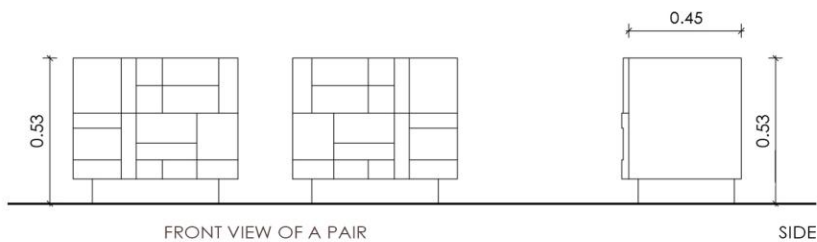

TECHNICAL DRAWING