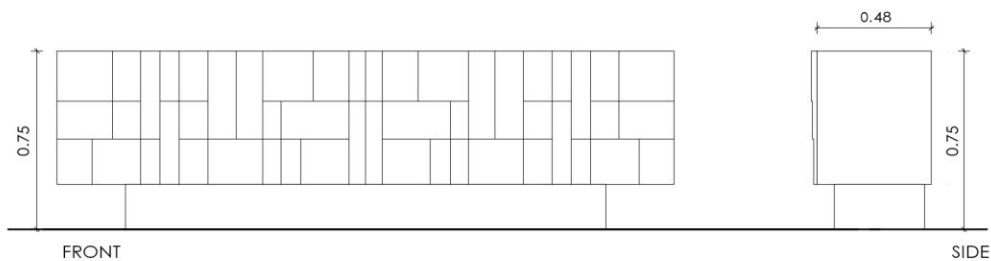

CARTESIUS Credenza

Handmade credenza with doors in Brazilian walnut.
The geometric facade is composed of wooden rectangular pieces
laid in geometric configurations at different levels.

SPECIFICATIONS

MATERIALS

As Pictured:
Brazilian walnut

DIMENSIONS

W: 240cm / 94.48"
D: 48cm / 18.89"
H: 75cm / 29.52"

CUSTOMIZATION

Available in custom size,
type of wood and finish, upon request.
Also available with doors or drawers,
or a combination of both, upon request.

TECHNICAL DRAWING

FRONT

SIDE