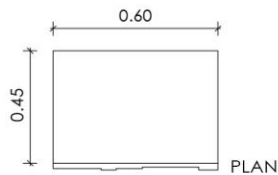

TECHNICAL DRAWING