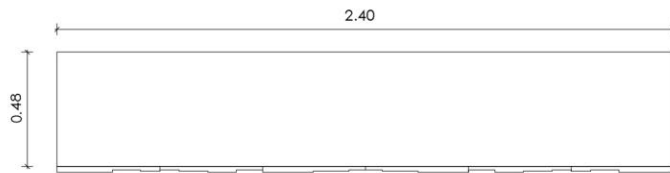

TECHNICAL DRAWING

PLAN