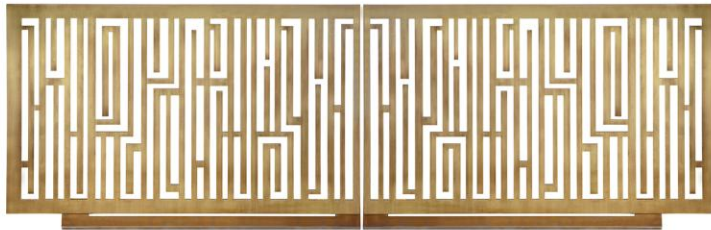

RIMBAUD Screen

Multipurpose screen with cutout geometric pattern in oxidized brass.

SPECIFICATIONS

MATERIALS

As Pictured:
Brass in medium oxidation

DIMENSIONS

W: 80cm / 31.49"
D: 20cm / 7.87"
H: 62cm / 24.40"

CUSTOMIZATION

Available in custom size
metal and finish,
upon request.

TECHNICAL DRAWING

RIMBAUD
Screen Double

Multipurpose screen with cutout geometric pattern in oxidized bronze.

SPECIFICATIONS

MATERIALS

As Pictured:
Bronze in medium oxidation

DIMENSIONS

W: 128cm / 50.39"
D: 20cm / 7.87"
H: 42cm / 16.53"

CUSTOMIZATION

Available in custom size
metal and finish,
upon request.

TECHNICAL DRAWING