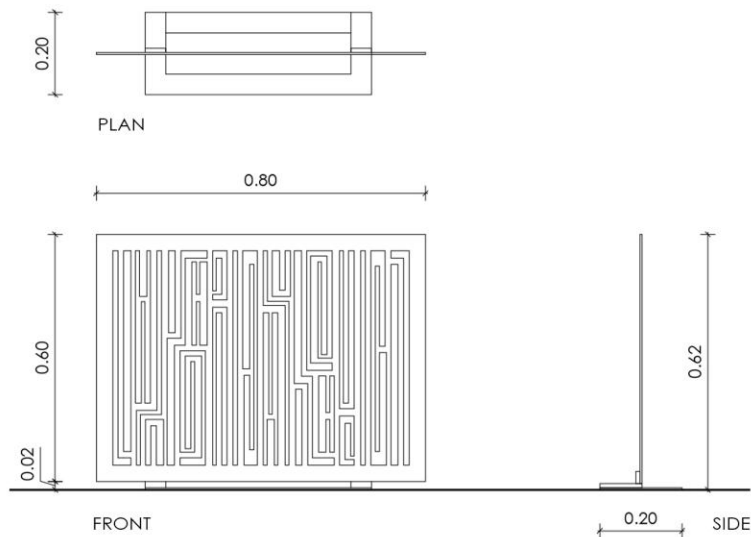

RIMBAUD Screen

Multipurpose screen with cutout geometric pattern in oxidized brass.

SPECIFICATIONS

MATERIALS

As Pictured:
Brass in medium oxidation

DIMENSIONS

W: 80cm / 31.49"
D: 20cm / 7.87"
H: 62cm / 24.40"

CUSTOMIZATION

Available in custom size
metal and finish,
upon request.

TECHNICAL DRAWING

RIMBAUD
Screen Double

Multipurpose screen with cutout geometric pattern in oxidized bronze.

SPECIFICATIONS

MATERIALS

As Pictured:
Bronze in medium oxidation

DIMENSIONS

W: 128cm / 50.39"
D: 20cm / 7.87"
H: 42cm / 16.53"

CUSTOMIZATION

Available in custom size
metal and finish,
upon request.

TECHNICAL DRAWING