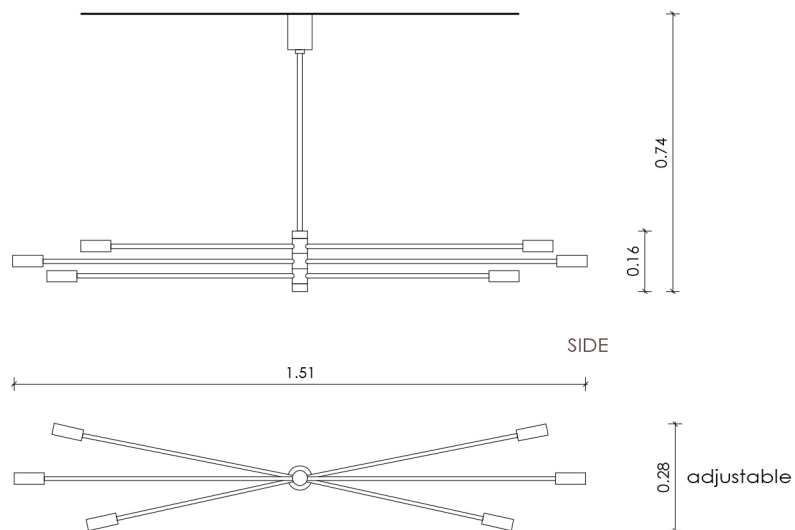

POTAMOI Ceiling Fixture

Handmade ceiling fixture in oxidized brass with three individually rotating horizontal arms with light sources on either end.

SPECIFICATIONS

MATERIALS

As Pictured:
Brass in light oxidation

DIMENSIONS

W: 151 cm / 59.44"
D: 28cm / 11.02" (adjustable)
H: 16cm / 6.30"
Overall H: 74cm / 29.13"

CUSTOMIZATION

Available in custom size
and metal finish, upon request.

LIGHT SOURCE & VOLTAGE

6 x E14 tubular light bulbs 5.5W
220-240V Dimmable

Dimensions are without the lamps.
Lamps protrude 5cm on each side.

TECHNICAL DRAWING

PLAN