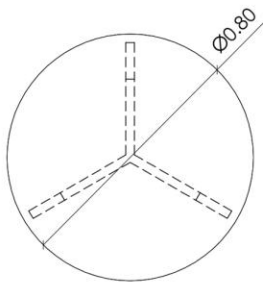

MINOA Dining Table

Handmade dining table with curved legs in French walnut.

SPECIFICATIONS

MATERIALS

As Pictured:
French walnut

DIMENSIONS

W: 230cm / 90.55"
D: 110cm / 43.30"
H: 78cm / 30.70"

CUSTOMIZATION

As Pictured:
Brazilian walnut

DIMENSIONS

Ø: 140cm / 55.11"
H: 77cm / 30.31"

CUSTOMIZATION

Available in custom size,
type of wood and finish,
upon request.

TECHNICAL DRAWING

MINOA Side Table

Handmade tripodal side table with round surface
and base consisting of three curved legs in solid wood.

SPECIFICATIONS

MATERIALS

As Pictured:
Brazilian walnut
Marble

DIMENSIONS

Ø: 80cm / 31.49"
H: 45cm / 17.71"

CUSTOMIZATION

Available in custom size,
type of wood, type of marble
and finish, upon request.

TECHNICAL DRAWING

PLAN

FRONT