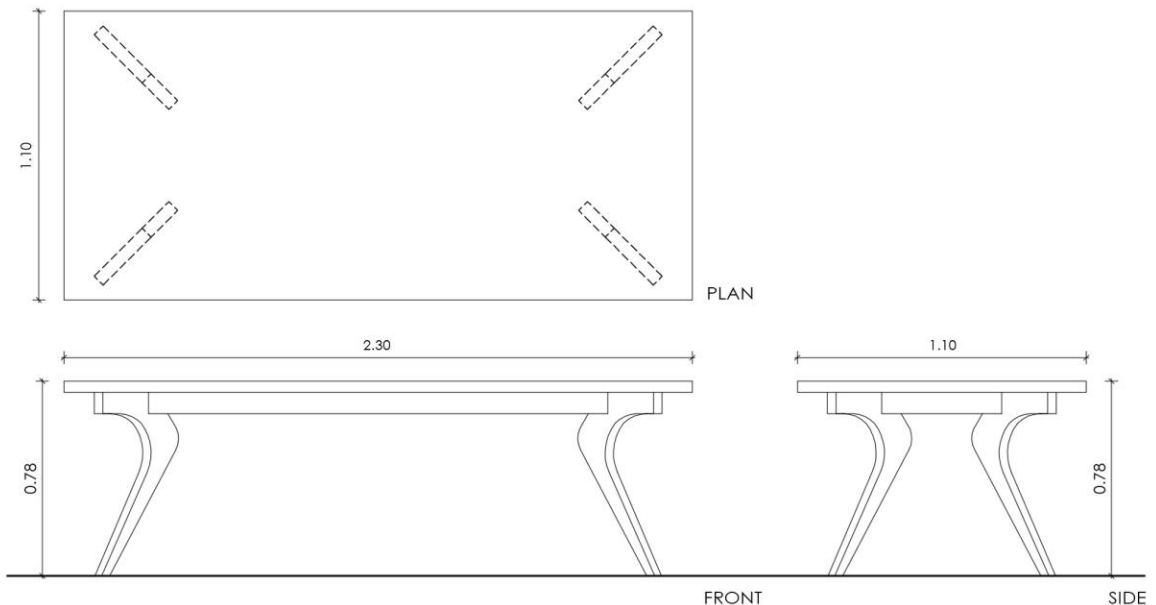

MINOA Dining Table

Handmade dining table with curved legs in French walnut.

SPECIFICATIONS

MATERIALS

As Pictured:
French walnut

DIMENSIONS

W: 230cm / 90.55"
D: 110cm / 43.30"
H: 78cm / 30.70"

CUSTOMIZATION

Available in custom size,
type of wood and finish,
upon request.

TECHNICAL DRAWING

MINOA ROTONDA

Dining Table

Handmade round table with four central curved legs in Brazilian walnut.

SPECIFICATIONS

MATERIALS

As Pictured:
Brazilian walnut

DIMENSIONS

Ø: 140cm / 55.11"
H: 77cm / 30.31"

CUSTOMIZATION

Available in custom size,
type of wood and finish,
upon request.

TECHNICAL DRAWING

MINOA Side Table

Handmade tripodal side table with round surface
and base consisting of three curved legs in solid wood.

SPECIFICATIONS

MATERIALS

As Pictured:
Brazilian walnut
Marble

DIMENSIONS

Ø: 80cm / 31.49"
H: 45cm / 17.71"

CUSTOMIZATION

Available in custom size,
type of wood, type of marble
and finish, upon request.

TECHNICAL DRAWING