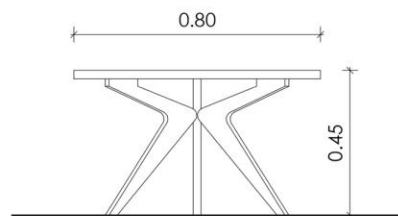

As Pictured:
Brazilian walnut

DIMENSIONS

Ø: 140cm / 55.11"
H: 77cm / 30.31"

CUSTOMIZATION

Available in custom size,
type of wood and finish,
upon request.

TECHNICAL DRAWING

MINOA Side Table

Handmade tripodal side table with round surface
and base consisting of three curved legs in solid wood.

SPECIFICATIONS

MATERIALS

As Pictured:
Brazilian walnut
Marble

DIMENSIONS

Ø: 80cm / 31.49"
H: 45cm / 17.71"

CUSTOMIZATION

Available in custom size,
type of wood, type of marble
and finish, upon request.

TECHNICAL DRAWING

PLAN

FRONT