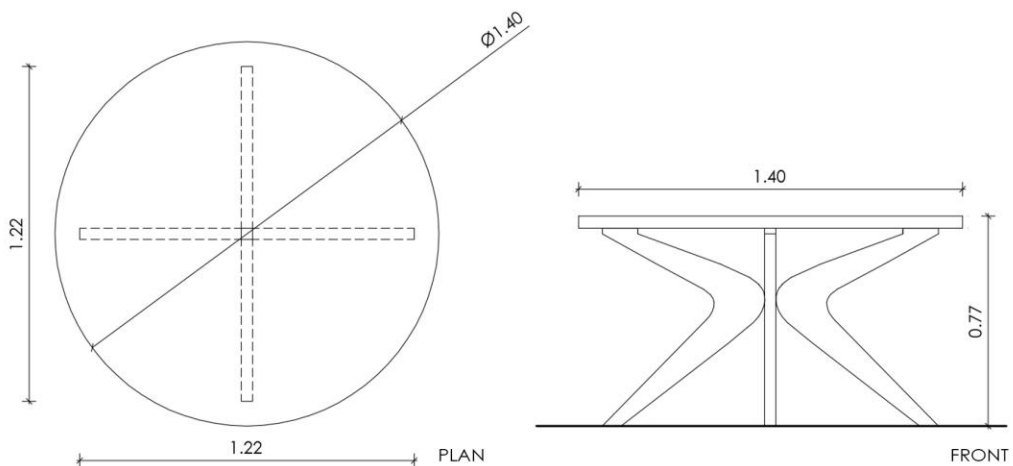

MINOA Dining Table

Handmade dining table with curved legs in French walnut.

SPECIFICATIONS

MATERIALS

As Pictured:
French walnut

DIMENSIONS

W: 230cm / 90.55"
D: 110cm / 43.30"
H: 78cm / 30.70"

CUSTOMIZATION

As Pictured:
Brazilian walnut

DIMENSIONS

Ø: 140cm / 55.11"
H: 77cm / 30.31"

CUSTOMIZATION

Available in custom size,
type of wood and finish,
upon request.

TECHNICAL DRAWING

MINOA Side Table

Handmade tripodal side table with round surface
and base consisting of three curved legs in solid wood.

SPECIFICATIONS

MATERIALS

As Pictured:
Brazilian walnut
Marble

DIMENSIONS

Ø: 80cm / 31.49"
H: 45cm / 17.71"

CUSTOMIZATION

Available in custom size,
type of wood, type of marble
and finish, upon request.

TECHNICAL DRAWING

PLAN

FRONT